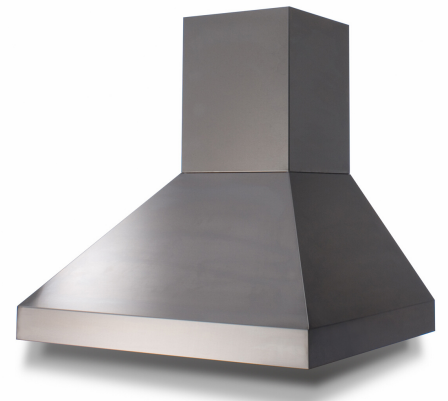

## CLEAN ROOM FURNITURE

All are designed and manufactured in specifically for cleanroom use. A wide range of stainless steel furniture from step over benches to workstations and more, suitable for gowning and cleanroom use. All products are made of 304-grade stainless steel as standard and 316-grade to suit those requiring a more intense wipe down procedure.

PASSTHRU BOX

SS TROLLYS

KNEE OPERATED SINK UNIT

CANOPY HOOD

CANOPY HOOD

SINK UNIT WITH CABINET

HEAVY DUTY WASHAREA